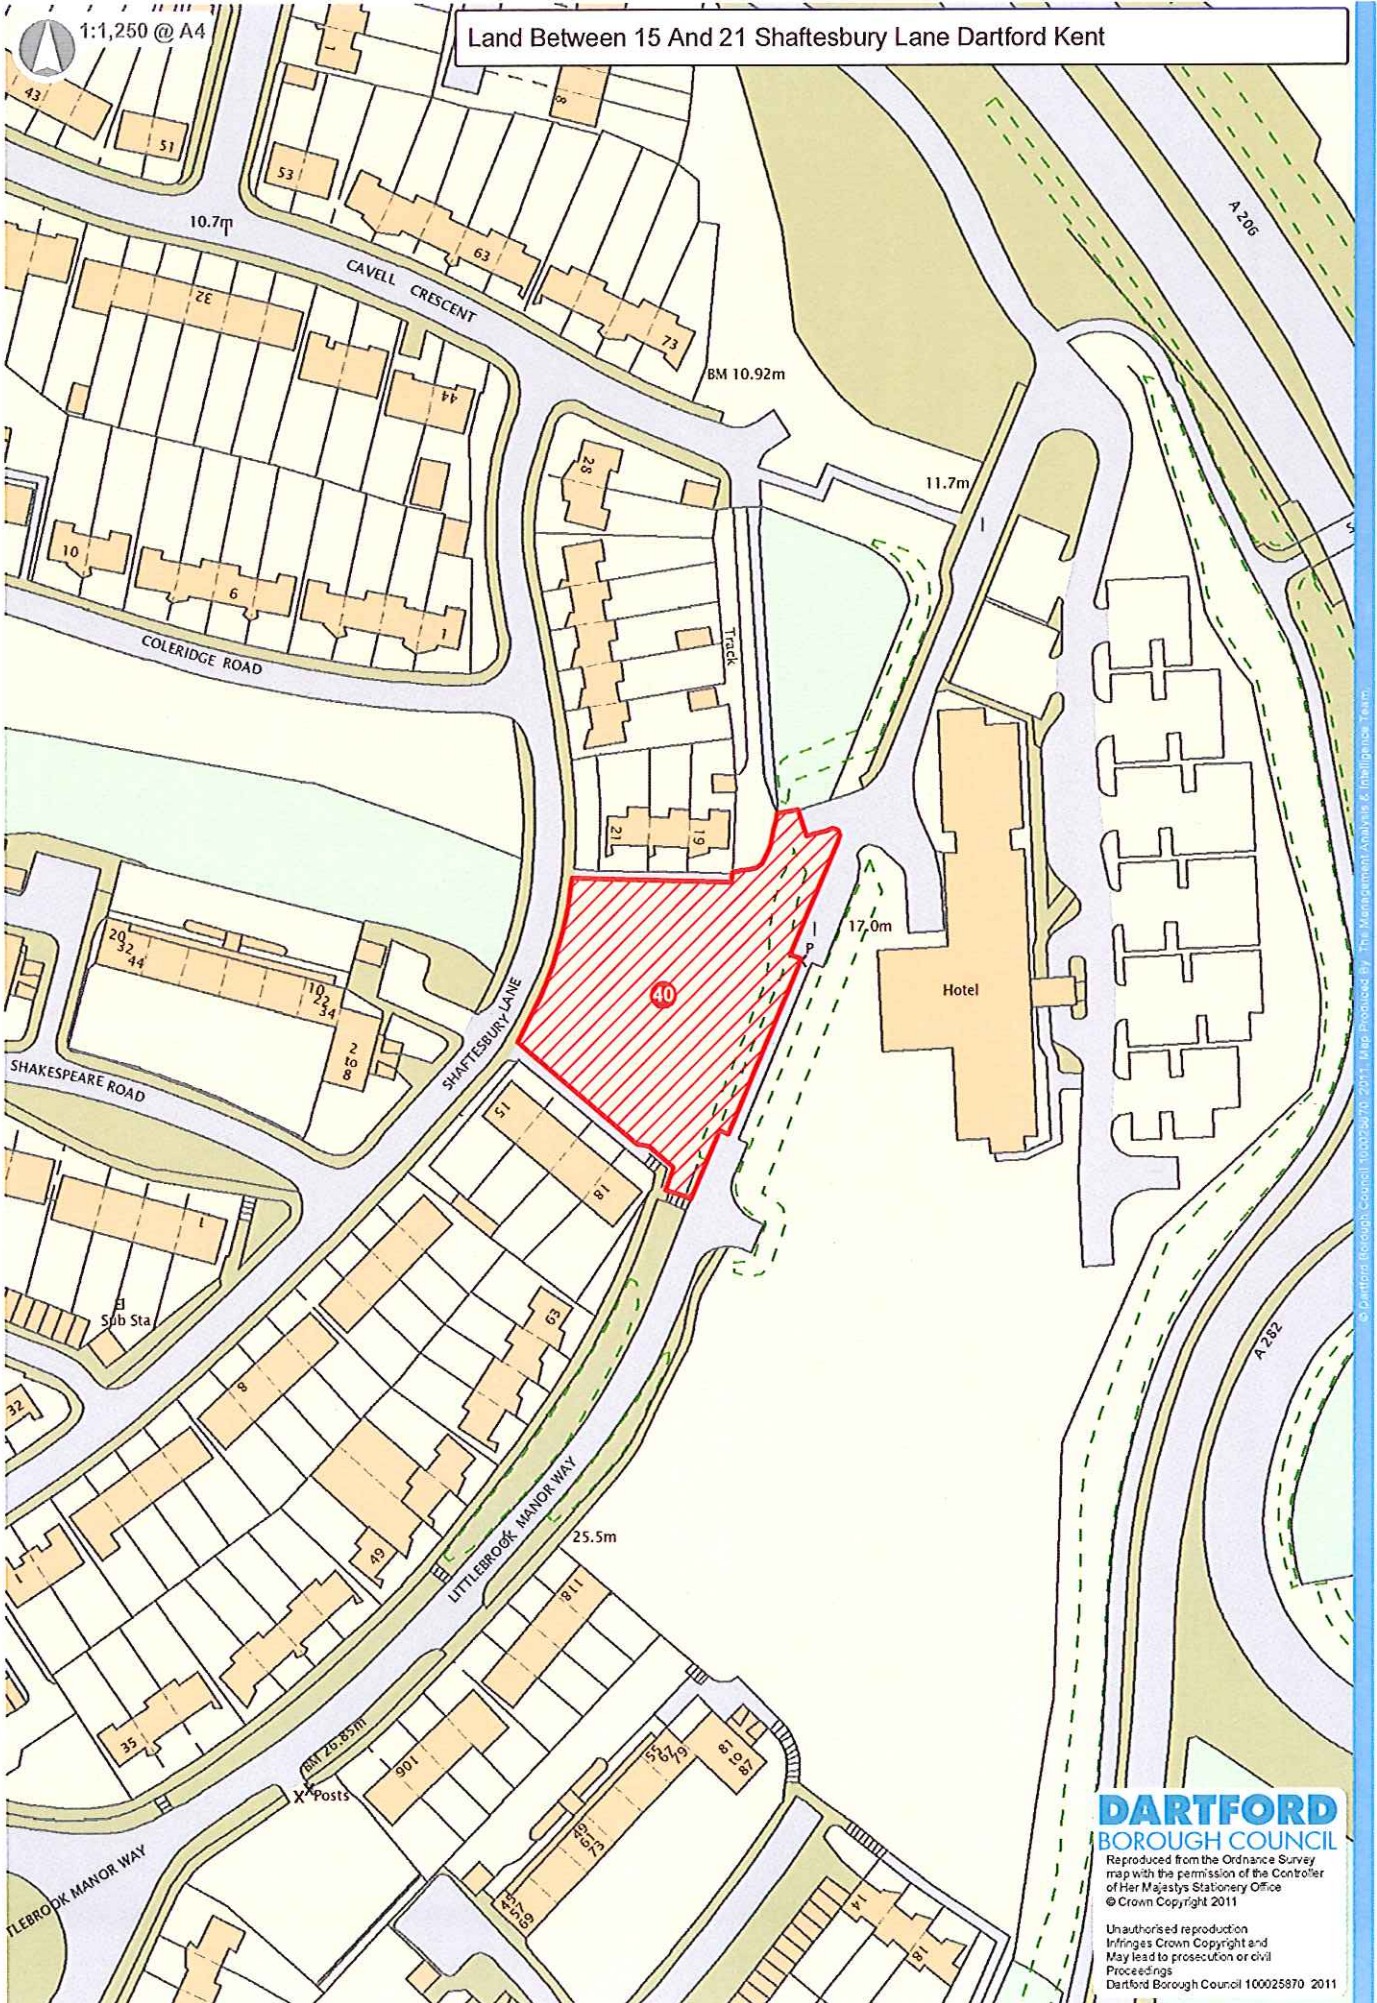

# APPENDIX A

## Land Between 15 And 21 Shaftesbury Lane Dartford Kent

**DARTFORD BOROUGH COUNCIL**  
Reproduced from the Ordnance Survey map with the permission of the Controller of Her Majesty's Stationary Office © Crown Copyright 2011  
Unauthorized reproduction infringes Crown Copyright and may lead to prosecution or civil proceedings  
Dartford Borough Council 100025870 2011