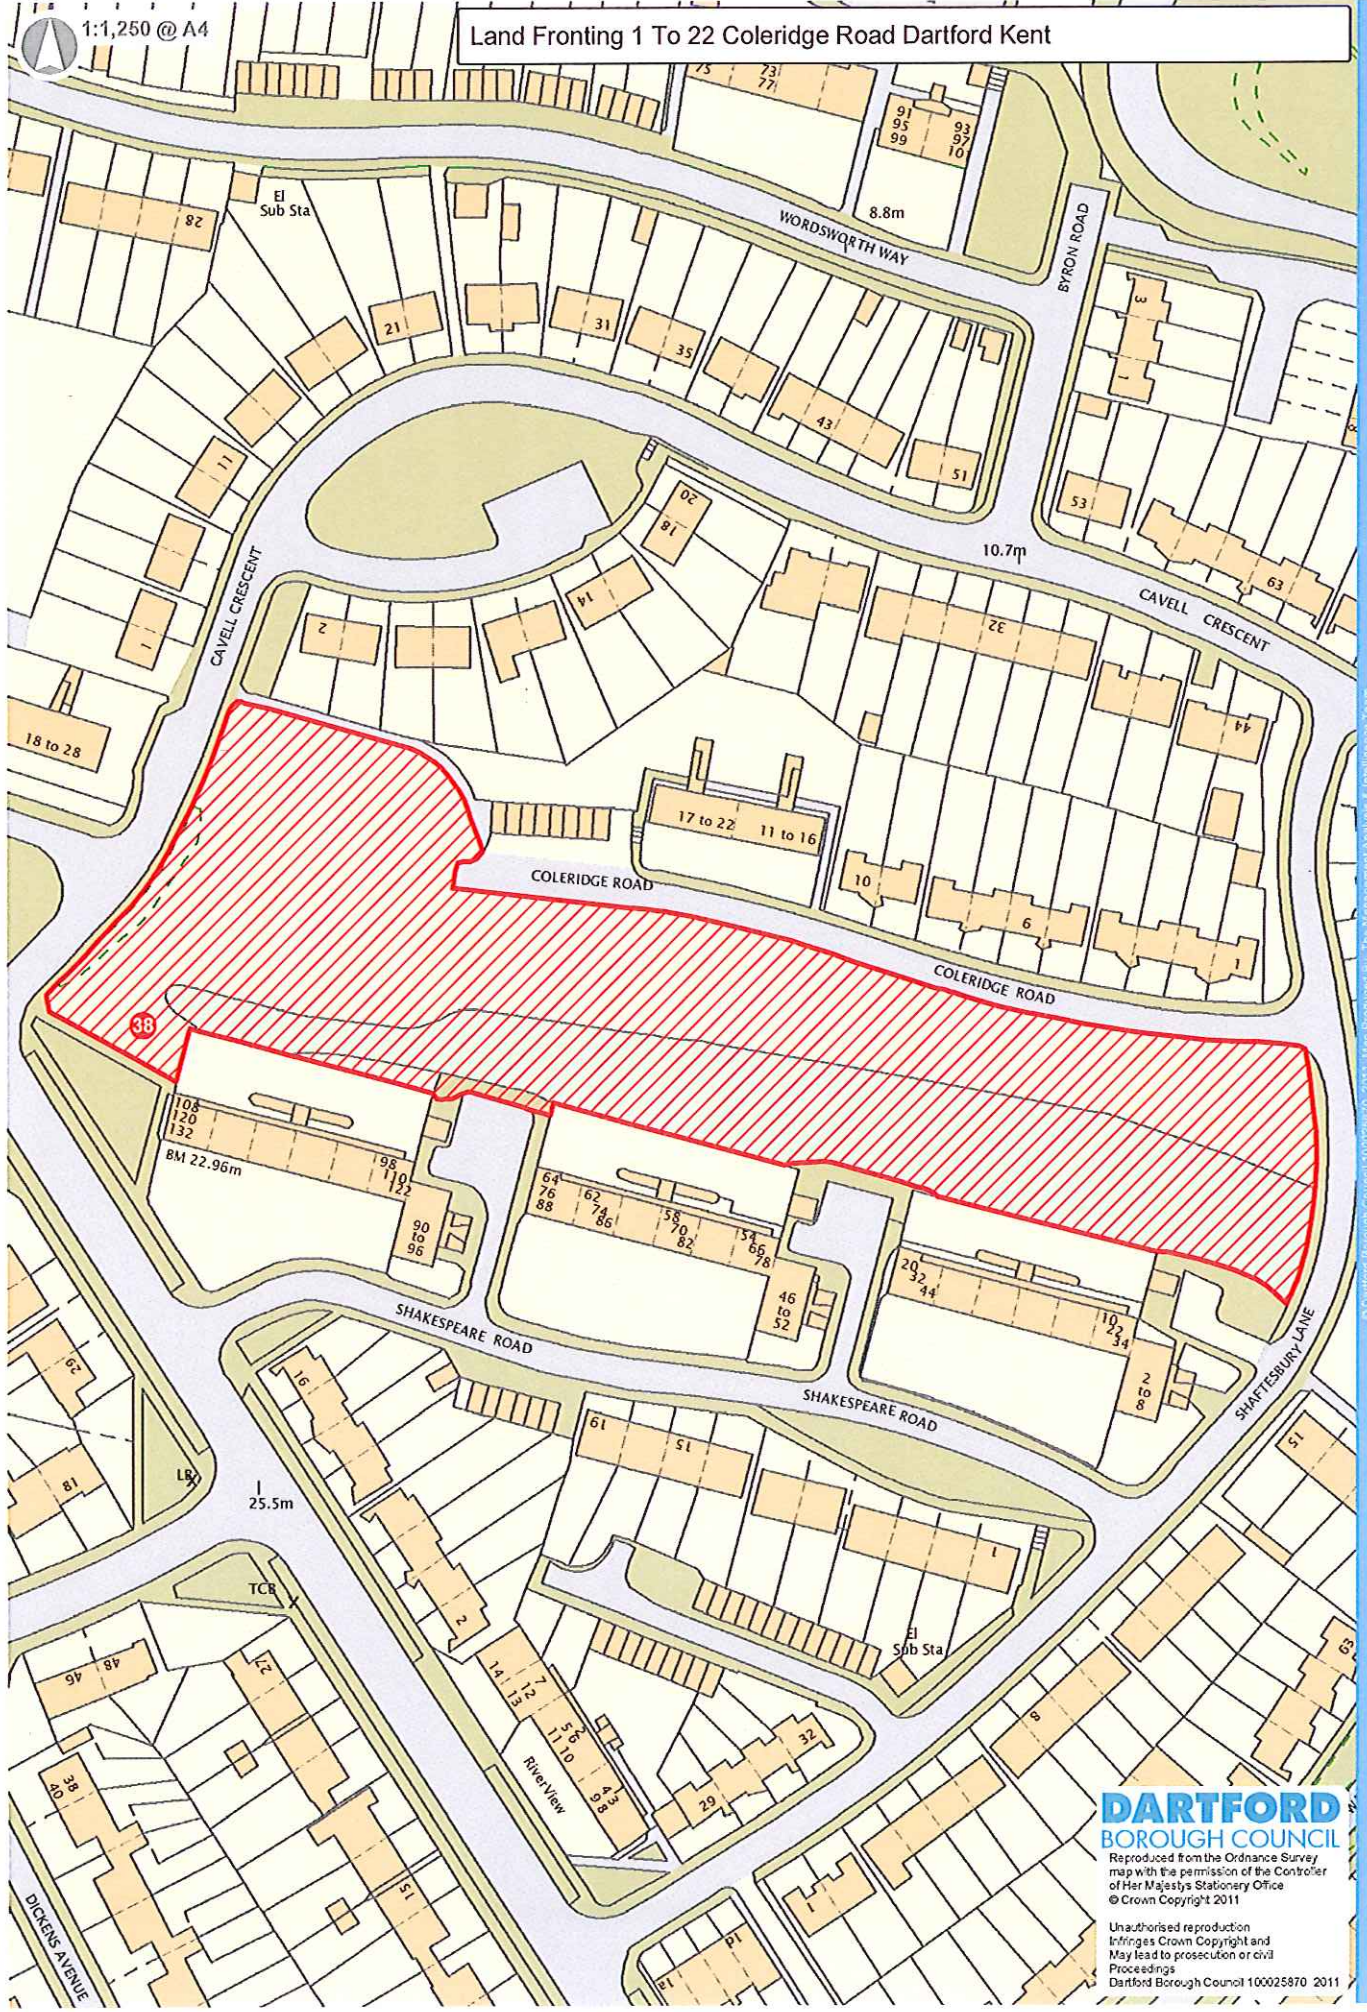

1:1,250 @ A4

Land Fronting 1 To 22 Coleridge Road Dartford Kent

DARTFORD BOROUGH COUNCIL
Reproduced from the Ordnance Survey map with the permission of the Controller of Her Majesty's Stationery Office © Crown Copyright 2011
Unauthorised reproduction infringes Crown Copyright and may lead to prosecution or civil proceedings
Dartford Borough Council 100025870 2011

© Dartford Borough Council 100025870 2011. Map provided by The Management Analysis & Intelligence Team